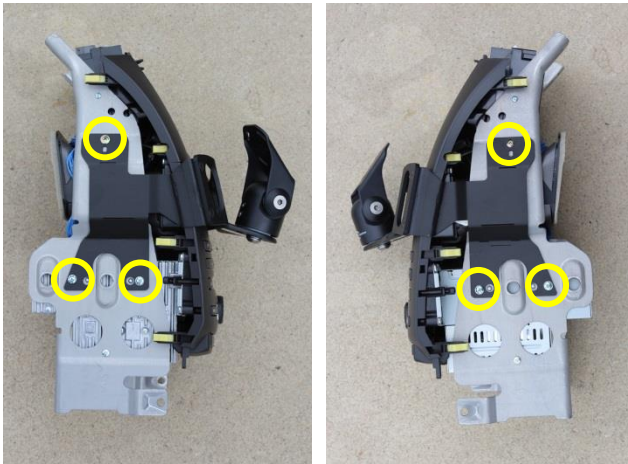

Installation Instructions

Ford Falcon FG (2008+)

Step

Instructions

1

Remove and unplug upper plastic part + undo 2 screws

2

Remove lower storage part + unplug cable from below the stereo unit

3

Remove + unplug centre console from dashboard

4

Install L + R side brackets onto centre console with 6 screws provided

5

Install front bracket with 4 black screws provided

6

Plug in & re-install centre console, upper + lower plastic parts from steps 1 - 3