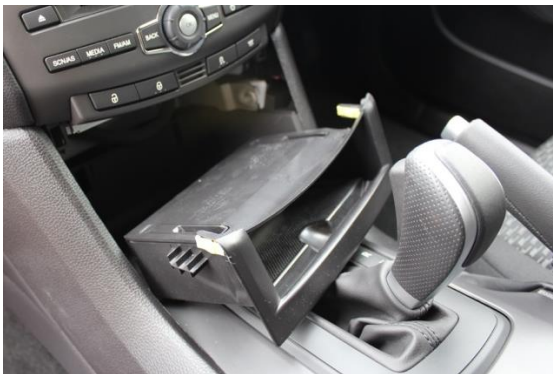

Installation Instructions

Ford Falcon FG (2008+)

Step

Instructions

1

Remove and unplug upper plastic part + undo 2 screws

2

Remove lower storage part + unplug cable from below the stereo unit

3

Remove + unplug centre console from dashboard

4

Install L + R side brackets onto centre console with 6 screws provided

5

Install front bracket with 4 black screws provided

6

Plug in & re-install centre console, upper + lower plastic parts from steps 1 - 3