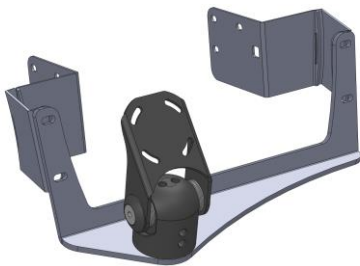

Toyota Camry 2012-17 In dash mounting instruction

In Dash mounting bracket tilt and turn assembly

Secure left and right sided using existing holes